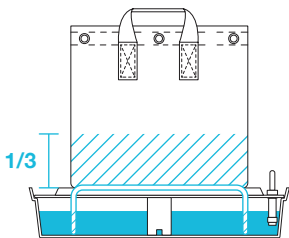

SELF-WATERING

PLACING YOUR FABRIC POT

Set your fabric pot on top of the drain plate. Lift up your fabric pot when making adjustments. Twisting and rotating the fabric pot while it is resting on the pot base will pull the wick lines away from the water and disrupt the self-watering action.

The wick lines will feed a steady stream of water and water-soluble fertilizer up to the lower third of your fabric pot and create a small buffer for air circulation.

Use of potting mixes containing peat moss and/or coco coir is recommended to best ensure water delivery up to your plant's roots.

Replace wick lines that start to unravel, discolor, or stop delivering water.