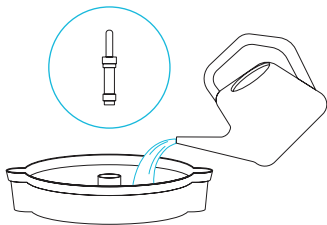

FILLING THE RESERVOIR

Fill the basin with water and your preferred water-soluble nutrients.

When watering, lift your fabric pot off of the base and pour water directly into the reservoir. Leaving your fabric pot on top of the reservoir throughout the entire grow may cause the roots and wick lines to interlock, resulting in hindered water delivery.

Refill the basin whenever the water meter reads empty. It is recommended to clean and refill the basin every two weeks to prevent unwanted buildup and further protect against interlocking roots and wick lines.