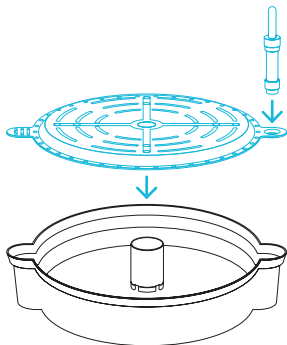

# PRODUCT CONTENTS

DRAIN  
PLATE  
(x4)

WATER  
BASIN  
(x4)

SUPPORT  
COLUMN  
(x4)

WICK  
LINE  
(x1)

WATER  
METER  
(x4)

Self-Watering Fabric Pot Base (AC-SPA5-4) shown

## STEP 1

Place the support column in the center of the water basin.

Make sure the support column's feet fit into the water basin's center divots.

---

## STEP 2

Place the water meter into the designated opening, then place the drain plate over the basin.