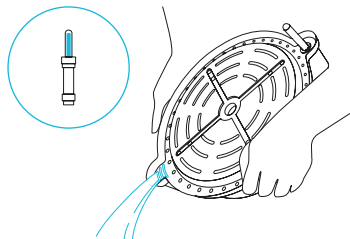

MANAGING RUNOFF

Drain excess water runoff when the meter indicates a full basin. Pour the water out through the spout at the opposite end of the meter.

This step is only necessary if you are not utilizing the self-watering feature.

It is recommended to clean the basin every two weeks to prevent minerals from building up and pests from nesting.