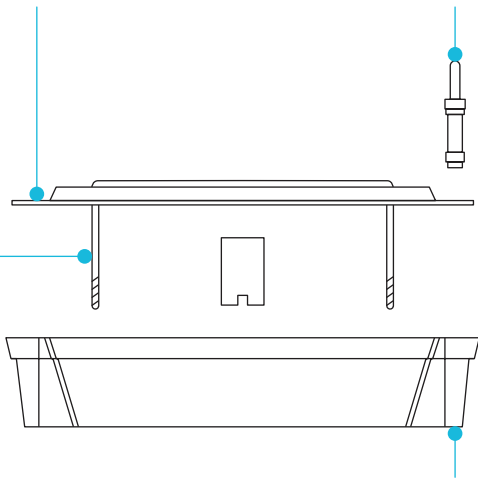

KEY FEATURES

SECURE STRUCTURE

The elevated plate raises your fabric pot to prevent buildup and drain excess water into the basin below.

ACTIVE MONITORING

Included reservoir meter displays the current hydration levels to avoid under or overwatering.

STEADY DELIVERY

Fully adjustable wick lines automatically supply water and nutrients from the drip tray up to your plant's roots.

HEAVY-DUTY BASIN

Load-bearing base and center column support fabric pots weighing up to one hundred pounds.